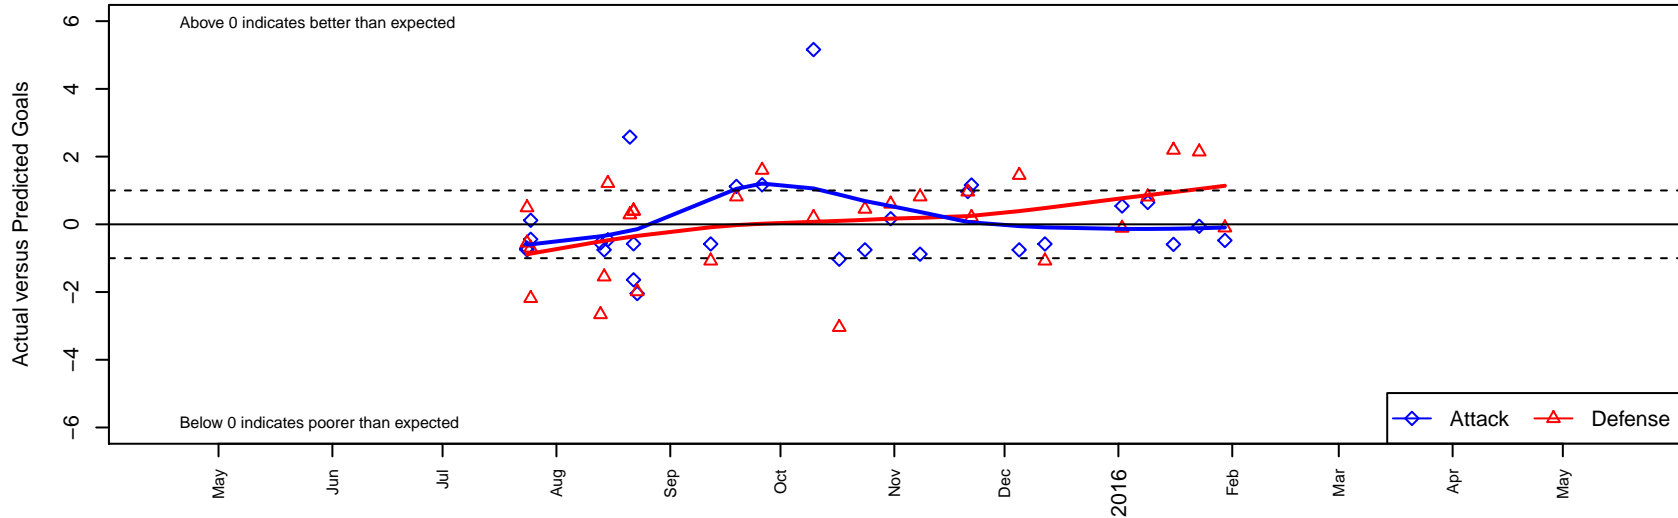

Crossfire Select Bates G03

Crossfire Select
 Redmond, WA
 G03 total strength=412
 attack=0.29 defense=0.23
 fall league = NPSL Div 3 U12

alt names used:
 Crossfire Select Bates
 Crossfire Select G03 Bates
 Crossfire Select G03 Bates
 CROSSFIRE SELECT G03 BATES ()
 Crossfire Select G03- Bates

Venues played:
 2015 Crossfire Select GU12 Silver
 2015 Bigfoot Silver U12
 2015 Xtreme Cup GU12 Silver
 2015 NPSL Division 3 U12
 2015 Founders Cup G03

Crossfire Select Bates G03
 Dots are actual minus expected GF (blue circles) and GA (red triangles).
 Blue line is smoothed change in attack strength. Red is smoothed change in defense strength.

**attack and defense variance (black dot)
relative to other teams
and top 10 in region**

**attack and defense rating
relative to others at age
and all opponents in last 13 months**

Performance relative to 13 month average