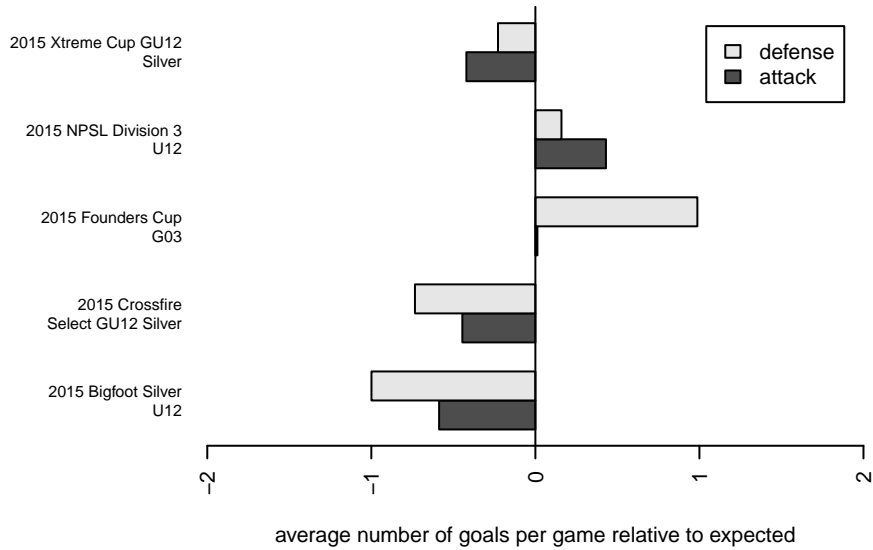

Crossfire Select Bates G03

Crossfire Select
 Redmond, WA
 G03 total strength=412
 attack=0.29 defense=0.23
 fall league = NPSL Div 3 U12

alt names used:
 Crossfire Select Bates
 Crossfire Select G03 Bates
 Crossfire Select G03 Bates
 CROSSFIRE SELECT G03 BATES ()
 Crossfire Select G03- Bates

Venues played:
 2015 Crossfire Select GU12 Silver
 2015 Bigfoot Silver U12
 2015 Xtreme Cup GU12 Silver
 2015 NPSL Division 3 U12
 2015 Founders Cup G03

Crossfire Select Bates G03
 Dots are actual minus expected GF (blue circles) and GA (red triangles).
 Blue line is smoothed change in attack strength. Red is smoothed change in defense strength.

**attack and defense variance (black dot)
relative to other teams
and top 10 in region**

**attack and defense rating
relative to others at age
and all opponents in last 13 months**

Performance relative to 13 month average