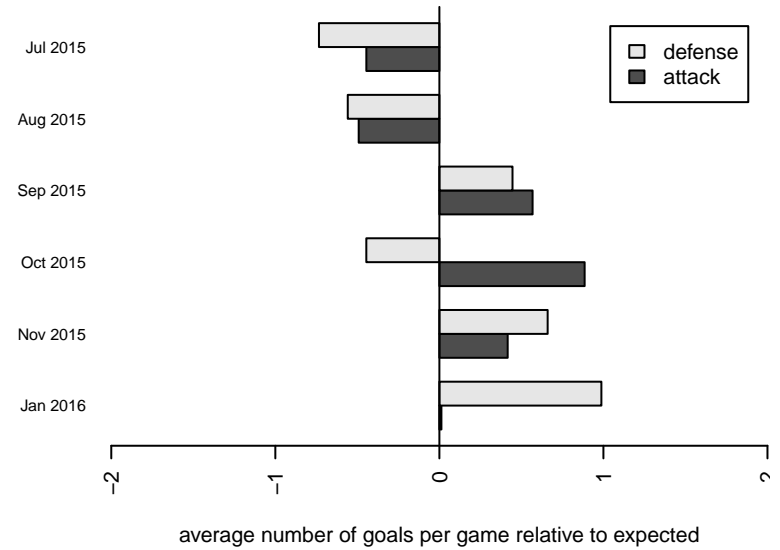

Performance relative to 13 month average