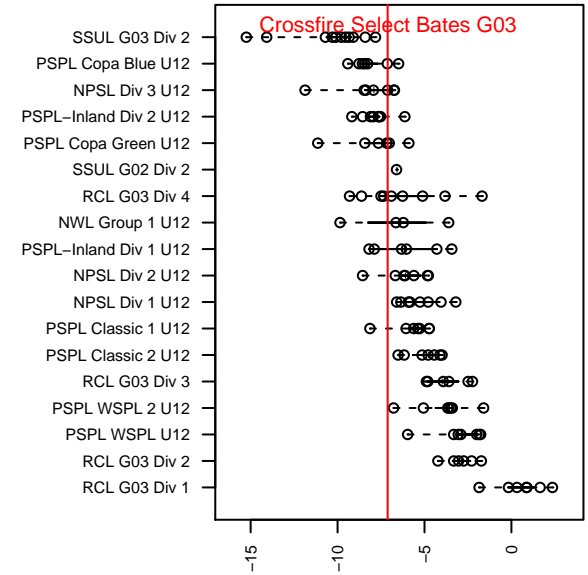

Crossfire Select Bates G03

Crossfire Select
 Redmond, WA
 G03 total strength=412
 attack=0.29 defense=0.23
 fall league = NPSL Div 3 U12

alt names used:
 Crossfire Select Bates
 Crossfire Select G03 Bates
 Crossfire Select G03 Bates
 CROSSFIRE SELECT G03 BATES ()
 Crossfire Select G03- Bates

Venues played:
 2015 Crossfire Select GU12 Silver
 2015 Bigfoot Silver U12
 2015 Xtreme Cup GU12 Silver
 2015 NPSL Division 3 U12
 2015 Founders Cup G03

Crossfire Select Bates G03
 Dots are actual minus expected GF (blue circles) and GA (red triangles).
 Blue line is smoothed change in attack strength. Red is smoothed change in defense strength.

**attack and defense variance (black dot)
relative to other teams
and top 10 in region**

**attack and defense rating
relative to others at age
and all opponents in last 13 months**

Performance relative to 13 month average